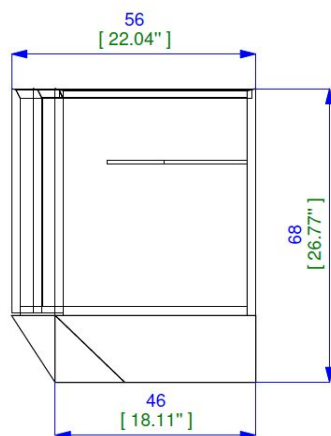

Collection FURTIF

rochebobois
PARIS

design Daniel Rode

Buffet:

Structure en MDF laqué mate.
4 portes, tablettes verre trempé coloris transparent, ép. 8 mm.

Sideboard:

Structure in lacquered MDF, 4 doors, glass shelves.
Finishes: refer to samples.