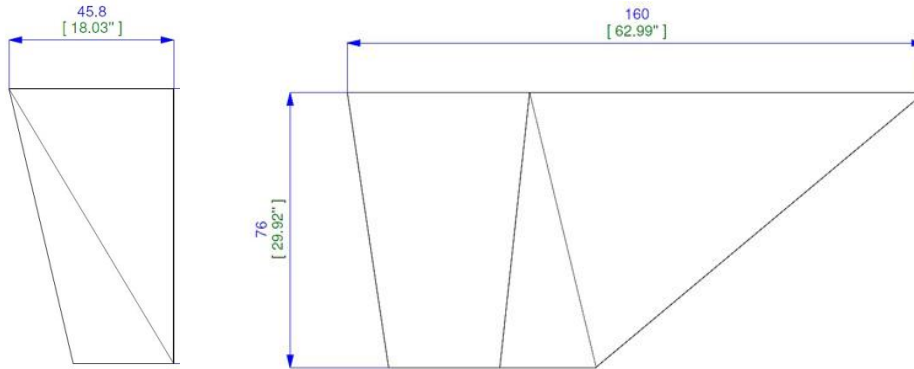

Caisson à tiroir - Cabinet with drawers - Cassettiera - Modulo con cajones

Collection FURTIF

rochebobois
PARIS

design Daniel Rode