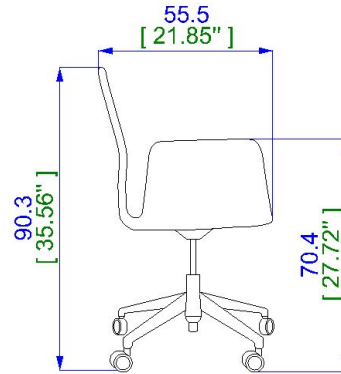

Bridge - Chair with arms – Poltroncina - Silla con brazos

Collection FURTIF

rochebobois
PARIS

design Daniel Rode

Fauteuil de Bureau:

Fauteuil de bureau pivotant sur roulettes avec coque en multiplis de hêtre.
Recouvert de cuir ou de tissu technologique aspect cuir.
Piètement en acier chromé.

Armchair:

Pivoting desk armchair on casters with shell in beech plywood.
Upholstered in leather or leather-like technological fabric.
Base in chrome-plated steel.
Many covers available: refer to samples.

Poltroncina:

Poltroncina in multistrato di aggio con ruote.
rivestita completamente in finta pelle o pelle.
Base in metallo cromato.

Sillón:

Sillón de despacho pivotante sobre ruedas con cavidad en multipliegues de haya.
Recubierto de piel o de tela tecnológica aspecto piel.
Pata en acero cromado.
Revestimientos disponibles: ver muestrario.