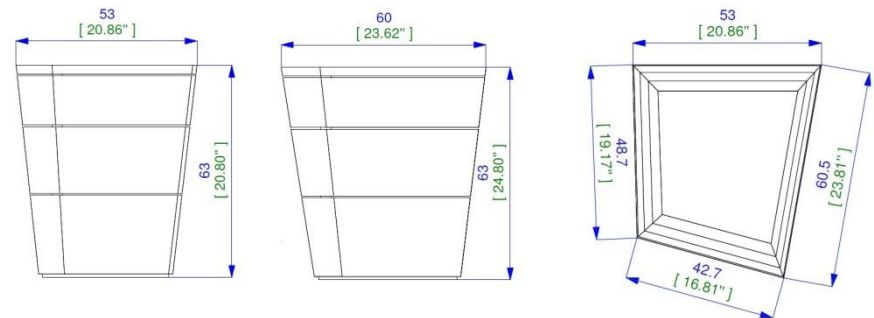

Módulo con cajones:

Módulo 3 cajones 2 de ellos pivotantes acabado lacado o chapado Alpi®
(chapado reconstituido).
Acabados: ver muestrario.